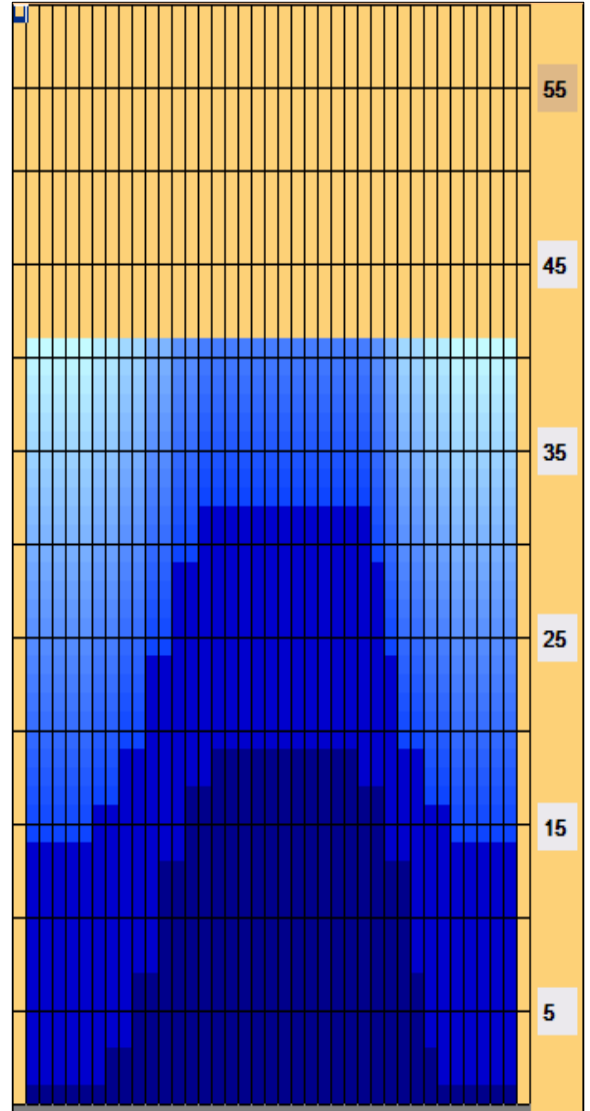

DM B-Jugend 2017 - Erfurt Bowling im Vilnius

Oil Pattern Distance:	41 Feet	Reverse Brush Drop:	41 Feet	Oil Per Board:	50 uL
Forward Oil Total:	12.05 mL	Reverse Oil Total:	12.2 mL	Volume Oil Total:	24.25 mL
Forward Boards Crossed:	241 Boards	Reverse Boards Crossed:	244 Boards	Total Boards Crossed:	485 Boards

	Start	Stop	Loads	Speed	Crossed	Start	End	Feet	T.Oil
1	2L	2R	2	10	74	0.0	1.4	1.4	3700
2	8L	8R	1	14	25	1.4	3.3	1.9	1250
3	10L	9R	2	14	44	3.3	7.2	3.9	2200
4	12L	10R	3	14	57	7.2	13.1	5.9	2850
5	14L	12R	2	14	30	13.1	17.0	3.9	1500
6	16L	14R	1	18	11	17.0	19.5	2.5	550
7	2L	2R	0	18	0	19.5	27.0	7.5	0
8	2L	2R	0	22	0	27.0	34.0	7.0	0
9	2L	2R	0	26	0	34.0	41.0	7.0	0

Navigation: Forward Reverse More

	Start	Stop	Loads	Speed	Crossed	Start	End	Feet	T.Oil
1	2L	2R	0	30	0	41.0	32.0	-9.0	0
2	15L	13R	1	22	13	32.0	28.9	-3.1	650
3	13L	12R	2	18	32	28.9	23.8	-5.1	1600
4	11L	11R	2	18	38	23.8	18.7	-5.1	1900
5	9L	9R	1	18	23	18.7	16.2	-2.5	1150
6	7L	7R	1	14	27	16.2	14.3	-1.9	1350
7	2L	2R	3	14	111	14.3	8.4	-5.9	5550
8	2L	2R	0	14	0	8.4	0.0	-8.4	0

Navigation: Forward Reverse More

Conditioner:
Type In or Select One

TransferType:
Type In or Select One

Forward

Reverse

Combined

Buff

Item	3L-7L:18L-18R	8L-12L:18L-18R	13L-17L:18L-18R	18L-18R:17R-13R	18L-18R:12R-8R	18L-18R:7R-3R
Description	Outside Track:Middle	Middle Track:Middle	Inside Track:Middle	Middle: Inside Track	Middle:Middle Track	Middle:Outside Track
Track Zone Ratio	4.04	2.02	1.07	1.01	1.64	4.04