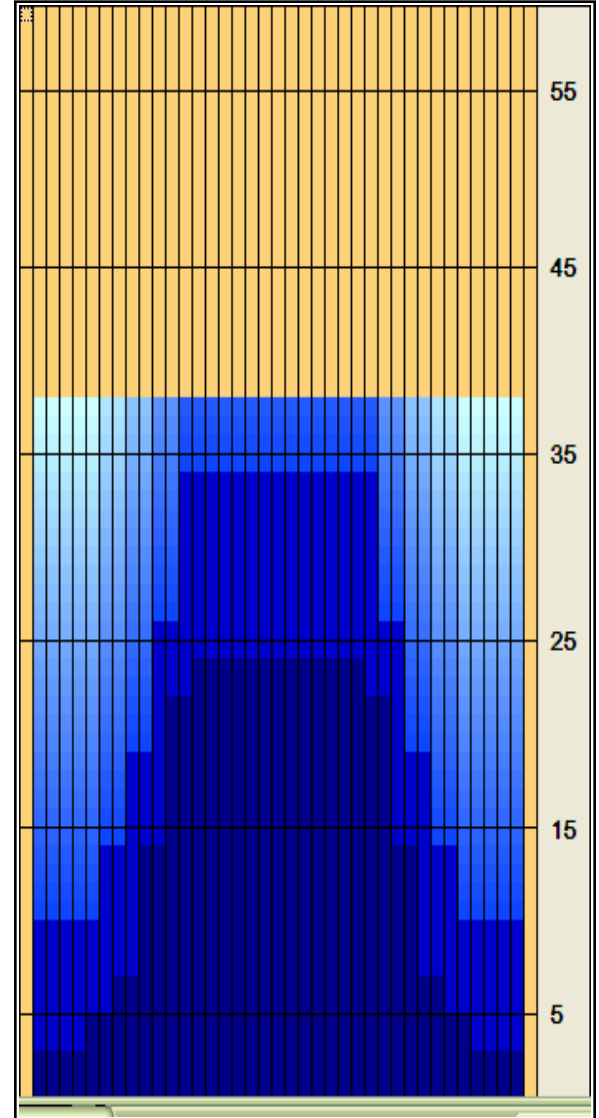

DM Ländermannschaften 2019 - Damen

Bowling World Berlin

Oil Pattern Distance: 39 Feet   **Reverse Brush Drop:** 39 Feet   **Oil Per Board:** 40 uL
Forward Oil Total: 11.68 mL   **Reverse Oil Total:** 11.04 mL   **Volume Oil Total:** 22.72 mL
Forward Boards Crossed: 292 Boards   **Reverse Boards Crossed:** 276 Boards   **Total Boards Crossed:** 568 Boards

	Start	Stop	Loads	Speed	Crossed	Start	End	Feet	T.Oil
1	2L	2R	3	14	111	0.0	3.9	3.9	4,440
2	6L	6R	1	14	29	3.9	5.8	1.9	1160
3	8L	8R	1	14	25	5.8	7.7	1.9	1000
4	10L	10R	3	18	63	7.7	15.3	7.6	2520
5	12L	12R	3	18	51	15.3	22.9	7.6	2040
6	14L	14R	1	18	13	22.9	25.4	2.5	520
7	2L	2R	0	22	0	25.4	32.0	6.6	0
8	2L	2R	0	30	0	32.0	39.0	7.0	0

◀ ▶ ▶▶ Forward / Reverse / More Info

	Start	Stop	Loads	Speed	Crossed	Start	End	Feet	T.Oil
1	2L	2R	0	30	0	39.0	34.0	-5.0	0
2	13L	13R	3	18	45	34.0	26.4	-7.6	1800
3	11L	11R	3	18	57	26.4	18.8	-7.6	2280
4	9L	9R	2	18	46	18.8	13.7	-5.1	1840
5	7L	7R	2	14	54	13.7	9.8	-3.9	2160
6	2L	2R	2	14	74	9.8	5.9	-3.9	2960
7	2L	2R	0	10	0	5.9	0.0	-5.9	0

◀ ▶ ▶▶ Forward / Reverse / More Info

Forward Oil
Reverse Oil
Combined Oil
Buff Area