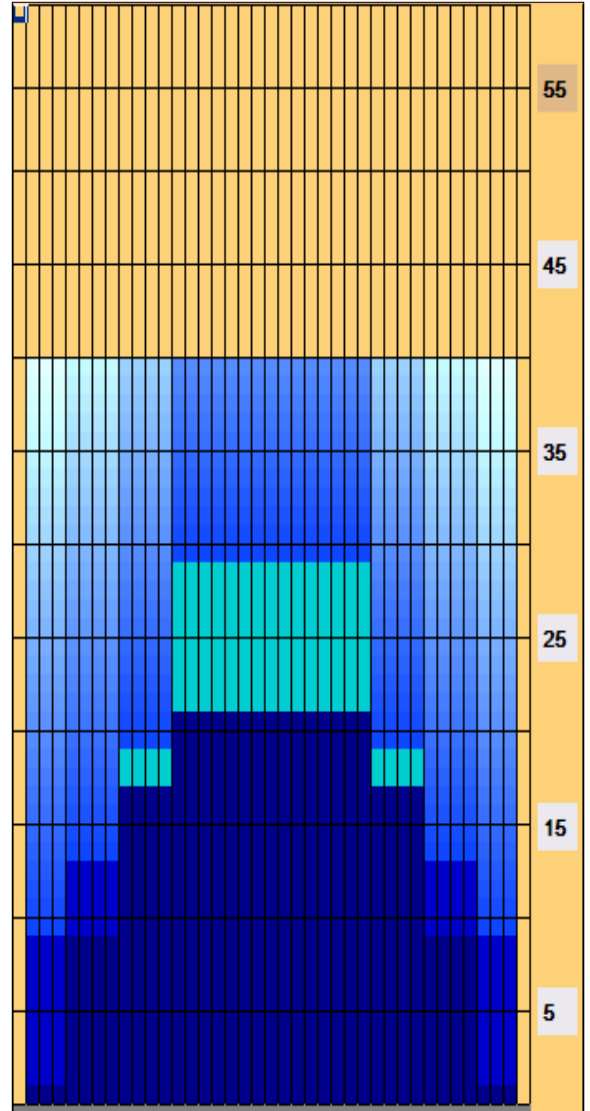

Kegel Challenge Series - SUNSET STRIP - 3240 (50 uL)

Oil Pattern Distance: 40 Feet   **Reverse Brush Drop:** 40 Feet   **Oil Per Board:** 50 uL
Forward Oil Total: 15.95 mL   **Reverse Oil Total:** 8.75 mL   **Volume Oil Total:** 24.7 mL
Forward Boards Crossed: 319 Boards   **Reverse Boards Crossed:** 175 Boards   **Total Boards Crossed:** 494 Boards

	Start	Stop	Loads	Speed	Crossed	Start	End	Feet	T.Oil
1	2L	2R	2	14	74	0.0	1.9	1.9	3700
2	5L	5R	3	18	93	1.9	9.5	7.6	4650
3	9L	9R	4	18	92	9.5	19.7	10.2	4600
4	13L	13R	4	18	60	19.7	29.9	10.2	3000
5	2L	2R	0	18	0	29.9	33.0	3.1	0
6	2L	2R	0	22	0	33.0	40.0	7.0	0

	Start	Stop	Loads	Speed	Crossed	Start	End	Feet	T.Oil
1	2L	2R	0	30	0	40.0	21.0	-19.0	0
2	13L	13R	2	14	30	21.0	17.1	-3.9	1500
3	9L	9R	2	14	46	17.1	13.2	-3.9	2300
4	5L	5R	2	14	62	13.2	9.3	-3.9	3100
5	2L	2R	1	10	37	9.3	7.9	-1.4	1850
6	2L	2R	0	10	0	7.9	0.0	-7.9	0

Conditioner:
Type In or Select One

TransferType:
Type In or Select One

- Forward
- Reverse
- Combined
- Buff